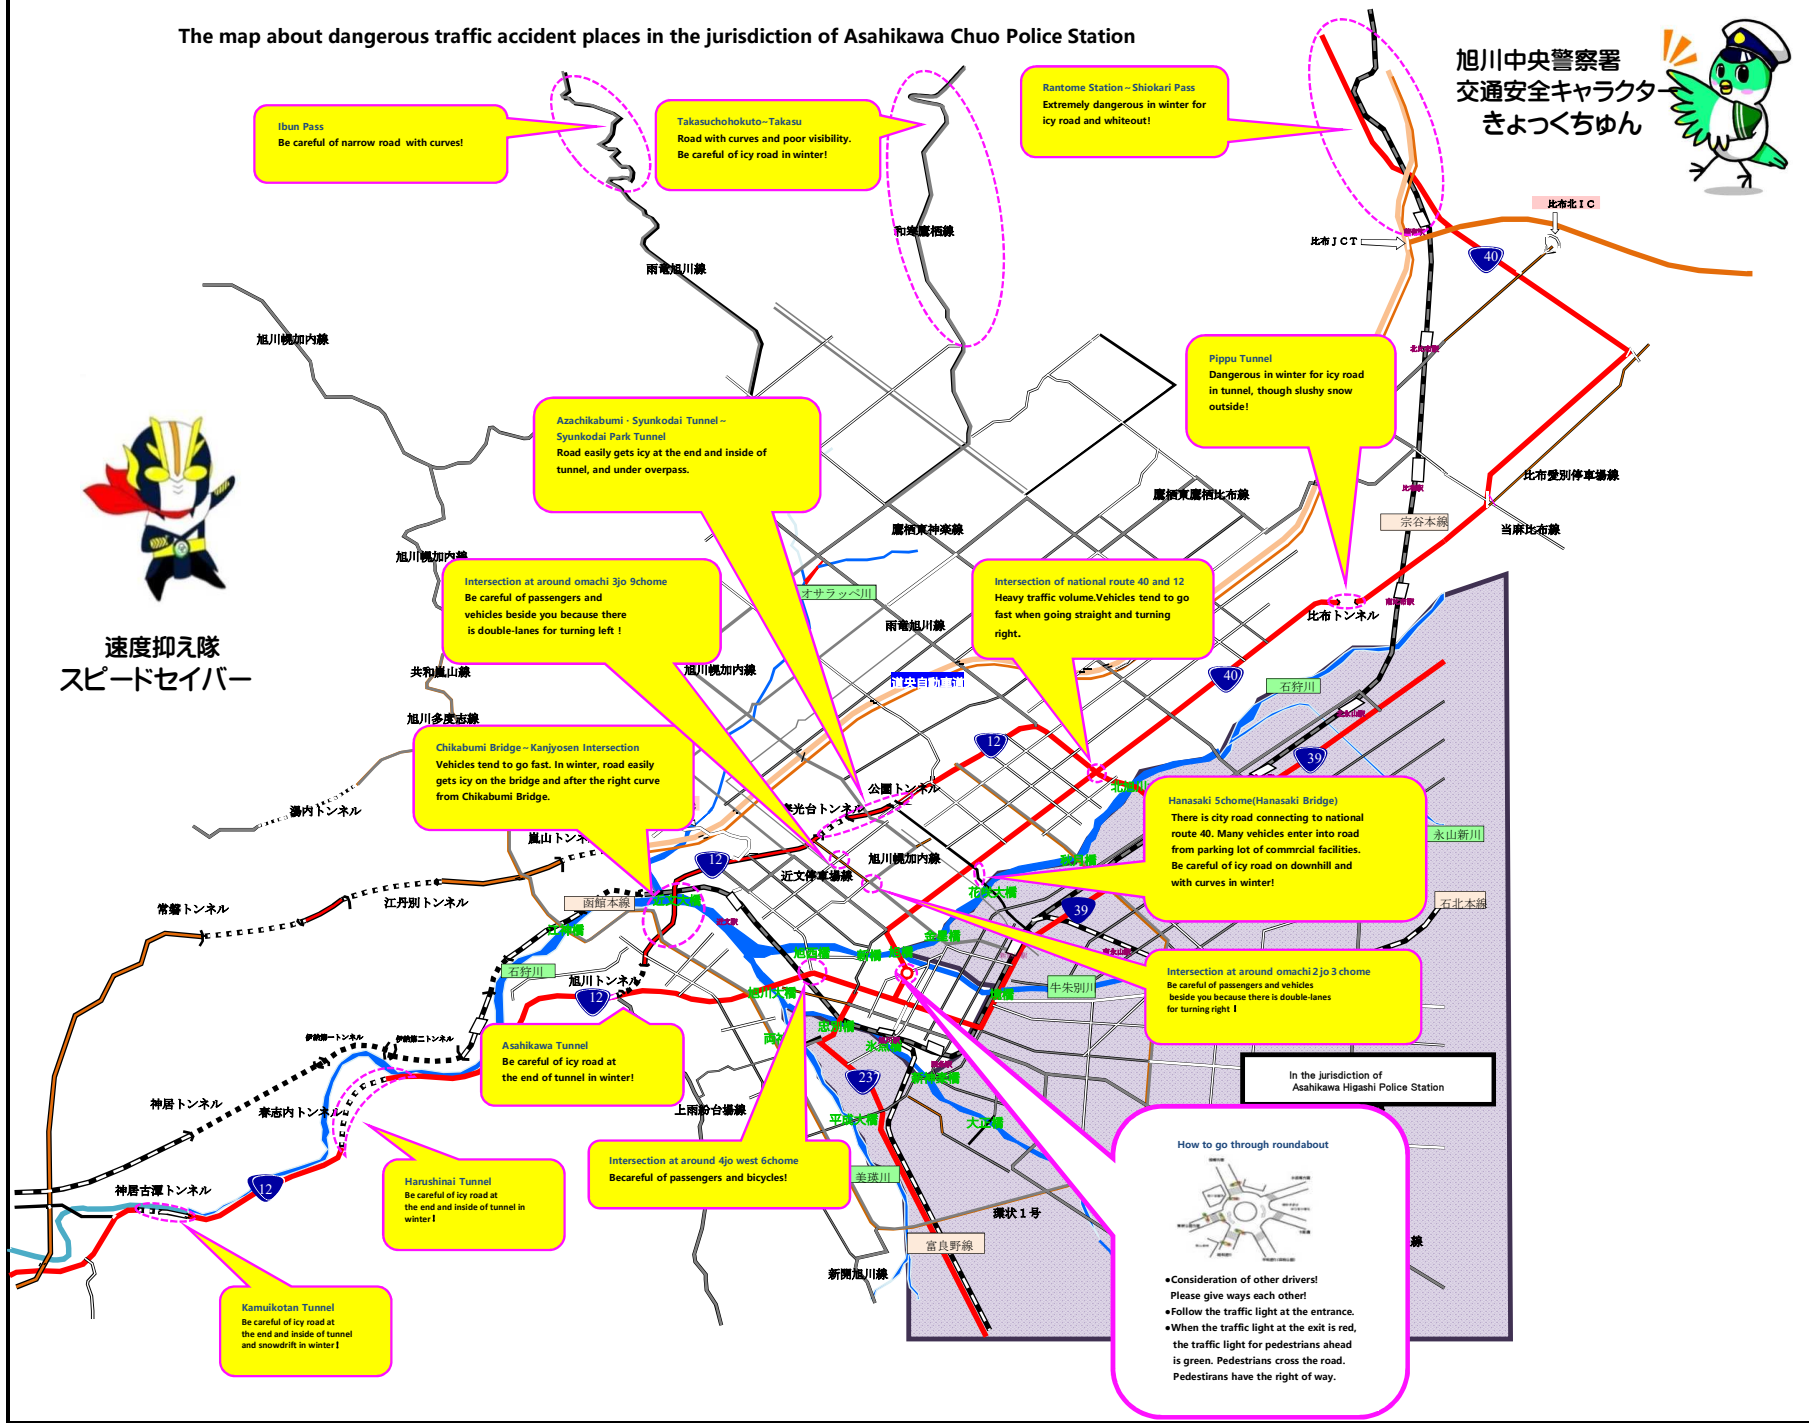

The map about dangerous traffic accident places in the jurisdiction of Asahikawa Chuo Police Station

速度抑え隊
スピードセイバー

In the jurisdiction of Asahikawa Higashi Police Station

- How to go through roundabout
- Consideration of other drivers! Please give ways each other!
 - Follow the traffic light at the entrance.
 - When the traffic light at the exit is red, the traffic light for pedestrians ahead is green. Pedestrians cross the road. Pedestrians have the right of way.