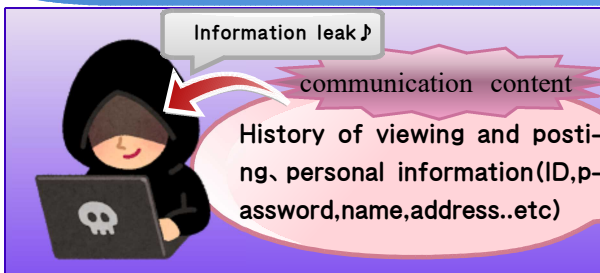

Android

You can confirm the encryption system in the item "security" by selecting SSID.

The "no" means communication with no encryption.

iPhone

At the time of connection, messages like "Network with no security" or "low security" are displayed when communication is not encryption or with low security(WEP).

Communication with no encryption or low security may have the risk of being peeked at by a malicious third person.